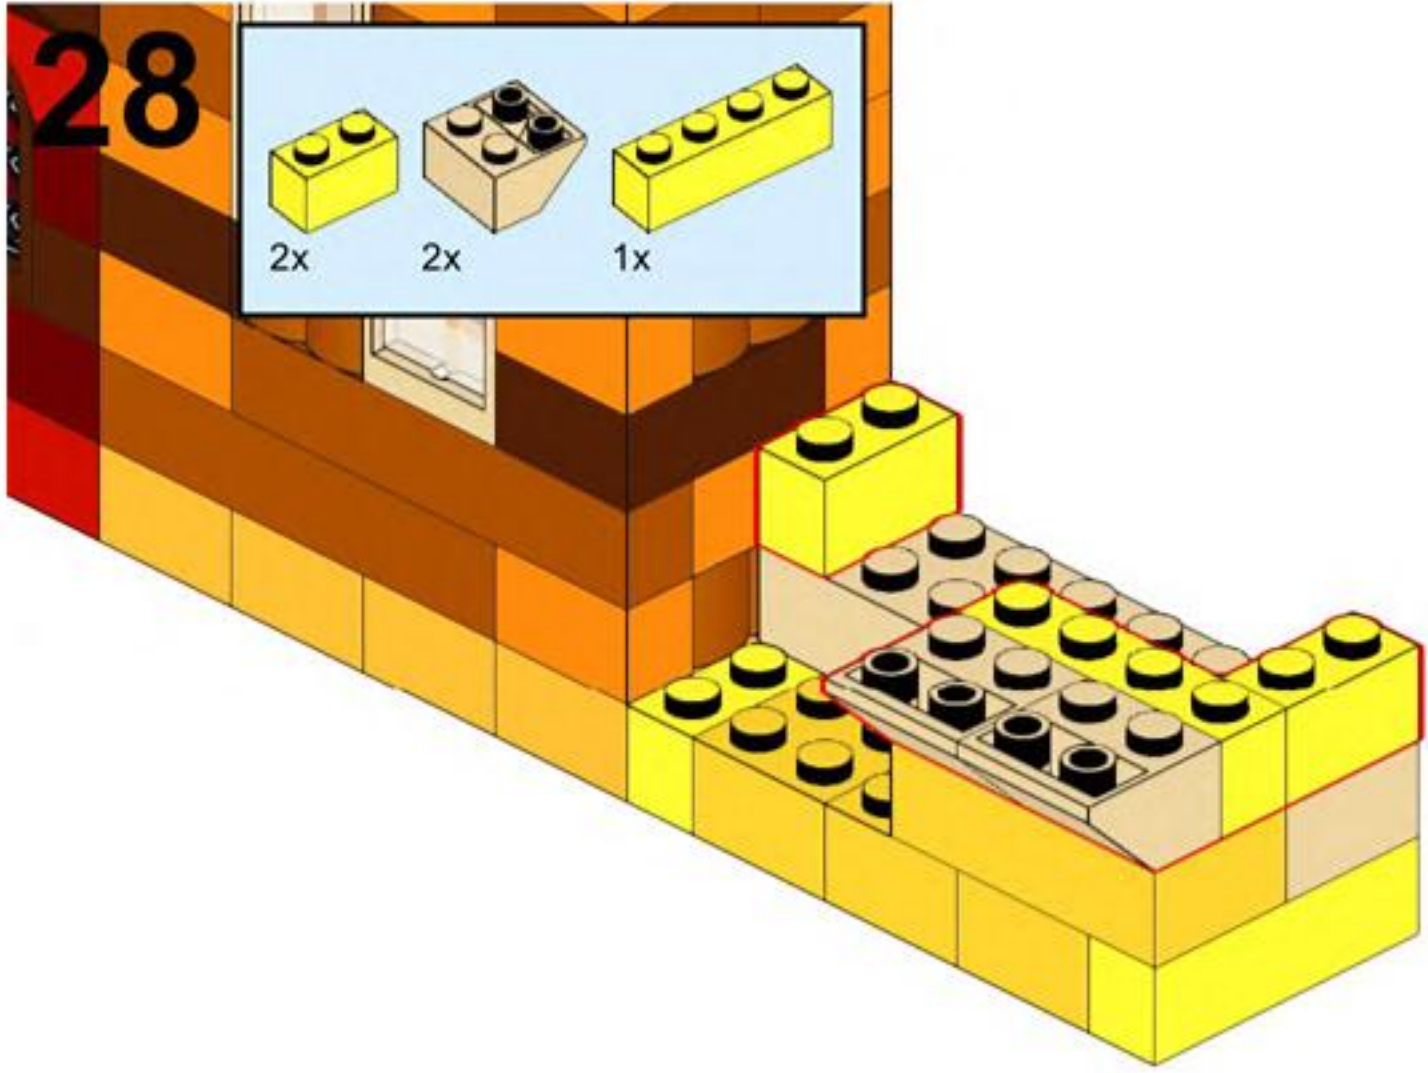

25

26

27

28

29

A light blue rectangular box containing a parts list for step 29. It lists four items, each with a quantity of 2x below it: a purple Technic bush, a green Technic bush, a tan Technic 1x2 brick with two holes, and a yellow Technic 1x4 brick with four holes.